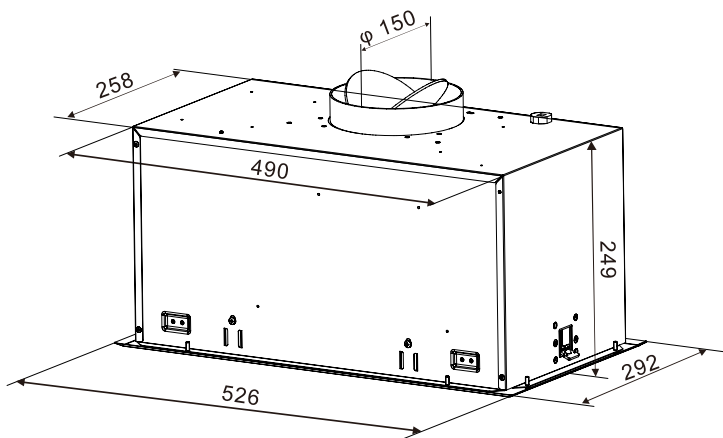

## Integrated rangehood

WRI515SC

<b>Product WxDxH (mm)</b>	526 x 249 x 292
<b>Cut-out WxD (mm)</b>	493 x 262
<b>Duct out through, diameter (mm)</b>	top only, 150

### IMPORTANT

These dimensions are a guide only. All measurements are in millimetres (mm). For complete installation instructions, refer to the manual provided with product.