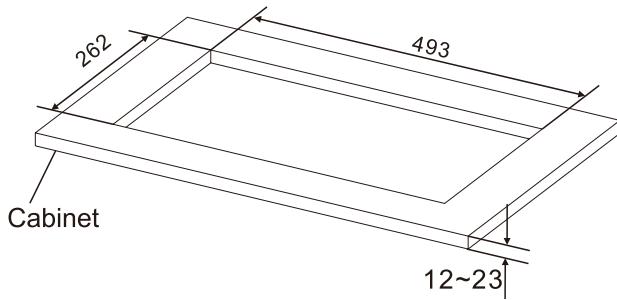

## Integrated rangehood

WRI515SC

<b>Product WxDxH (mm)</b>	526 x 249 x 292
<b>Cut-out WxD (mm)</b>	493 x 262
<b>Duct out through, diameter (mm)</b>	top only, 150

### IMPORTANT

These dimensions are a guide only. All measurements are in millimetres (mm). For complete installation instructions, refer to the manual provided with product.