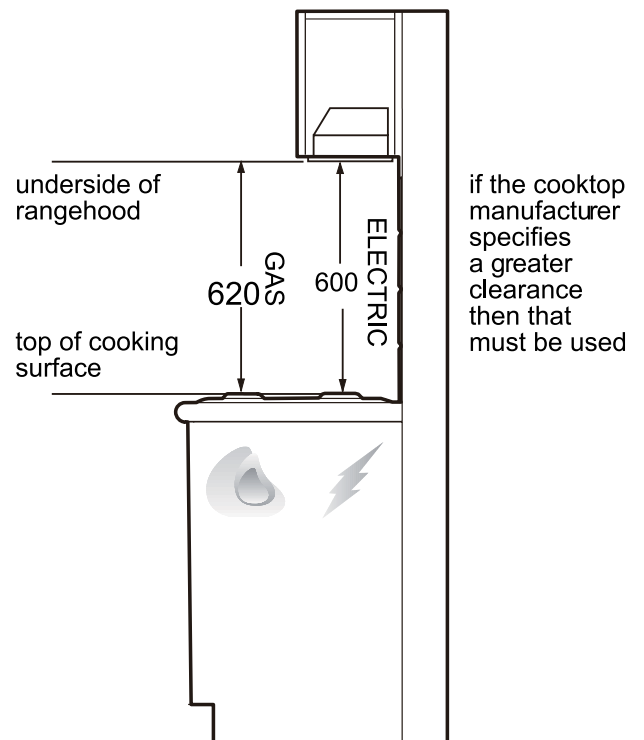

## Integrated rangehood

WRI515SC

<b>Product WxDxH (mm)</b>	526 x 249 x 292
<b>Cut-out WxD (mm)</b>	493 x 262
<b>Duct out through, diameter (mm)</b>	top only, 150

### IMPORTANT

These dimensions are a guide only. All measurements are in millimetres (mm). For complete installation instructions, refer to the manual provided with product.